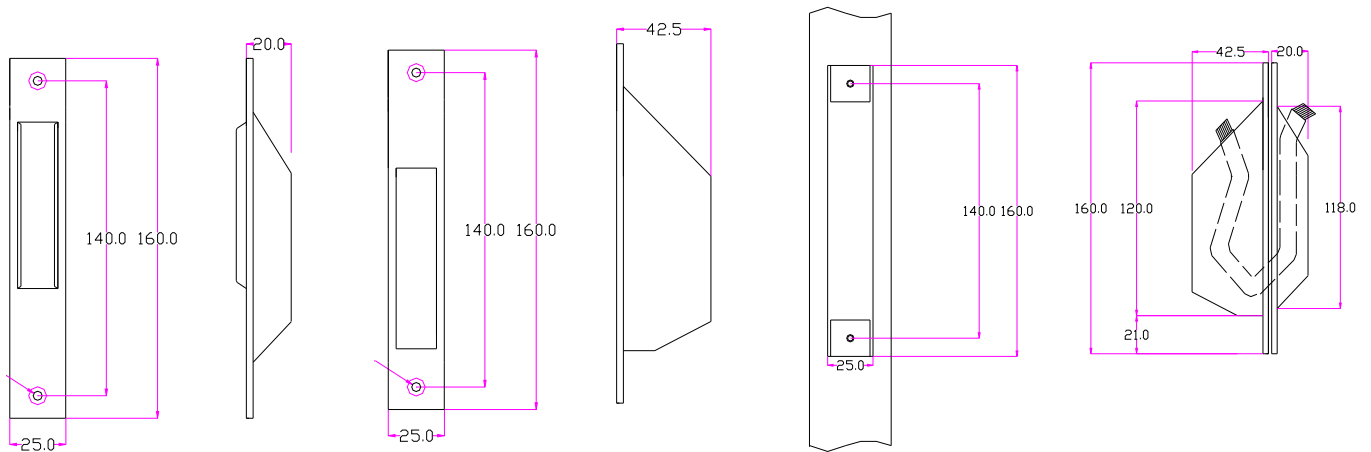

**ACCESSORIES
DOOR LOOP**

PT - R01 (Concealed type door loop)

“TAROS” Door Loops – power transfer

PT - R01 is a concealed door loop, which links the cable from the door frame to the door leaf from the hinge side. It is flush with the frame with the flexible loop being attached to the door leaf. This unit offers a high level of security for the cable, and is hidden from view making it aesthetically pleasing.

PT - R01

Material : Stainless Steel

Dimensions

If the center doesn't match between the door and door frame, it may result in damage of the spring so the door can not be closed.

DOORNICS CO., LTD.

SK Techno B/D No. 903, 16-4, Seongsu-Dong 1-Ga, Seongdong-Gu, Seoul, 133-112, Korea
Tel : +82-2-3409-2590~4 Fax : +82-2-3409-2100
E-mail : doornics@chollian.net Website : www.doornics.co.kr